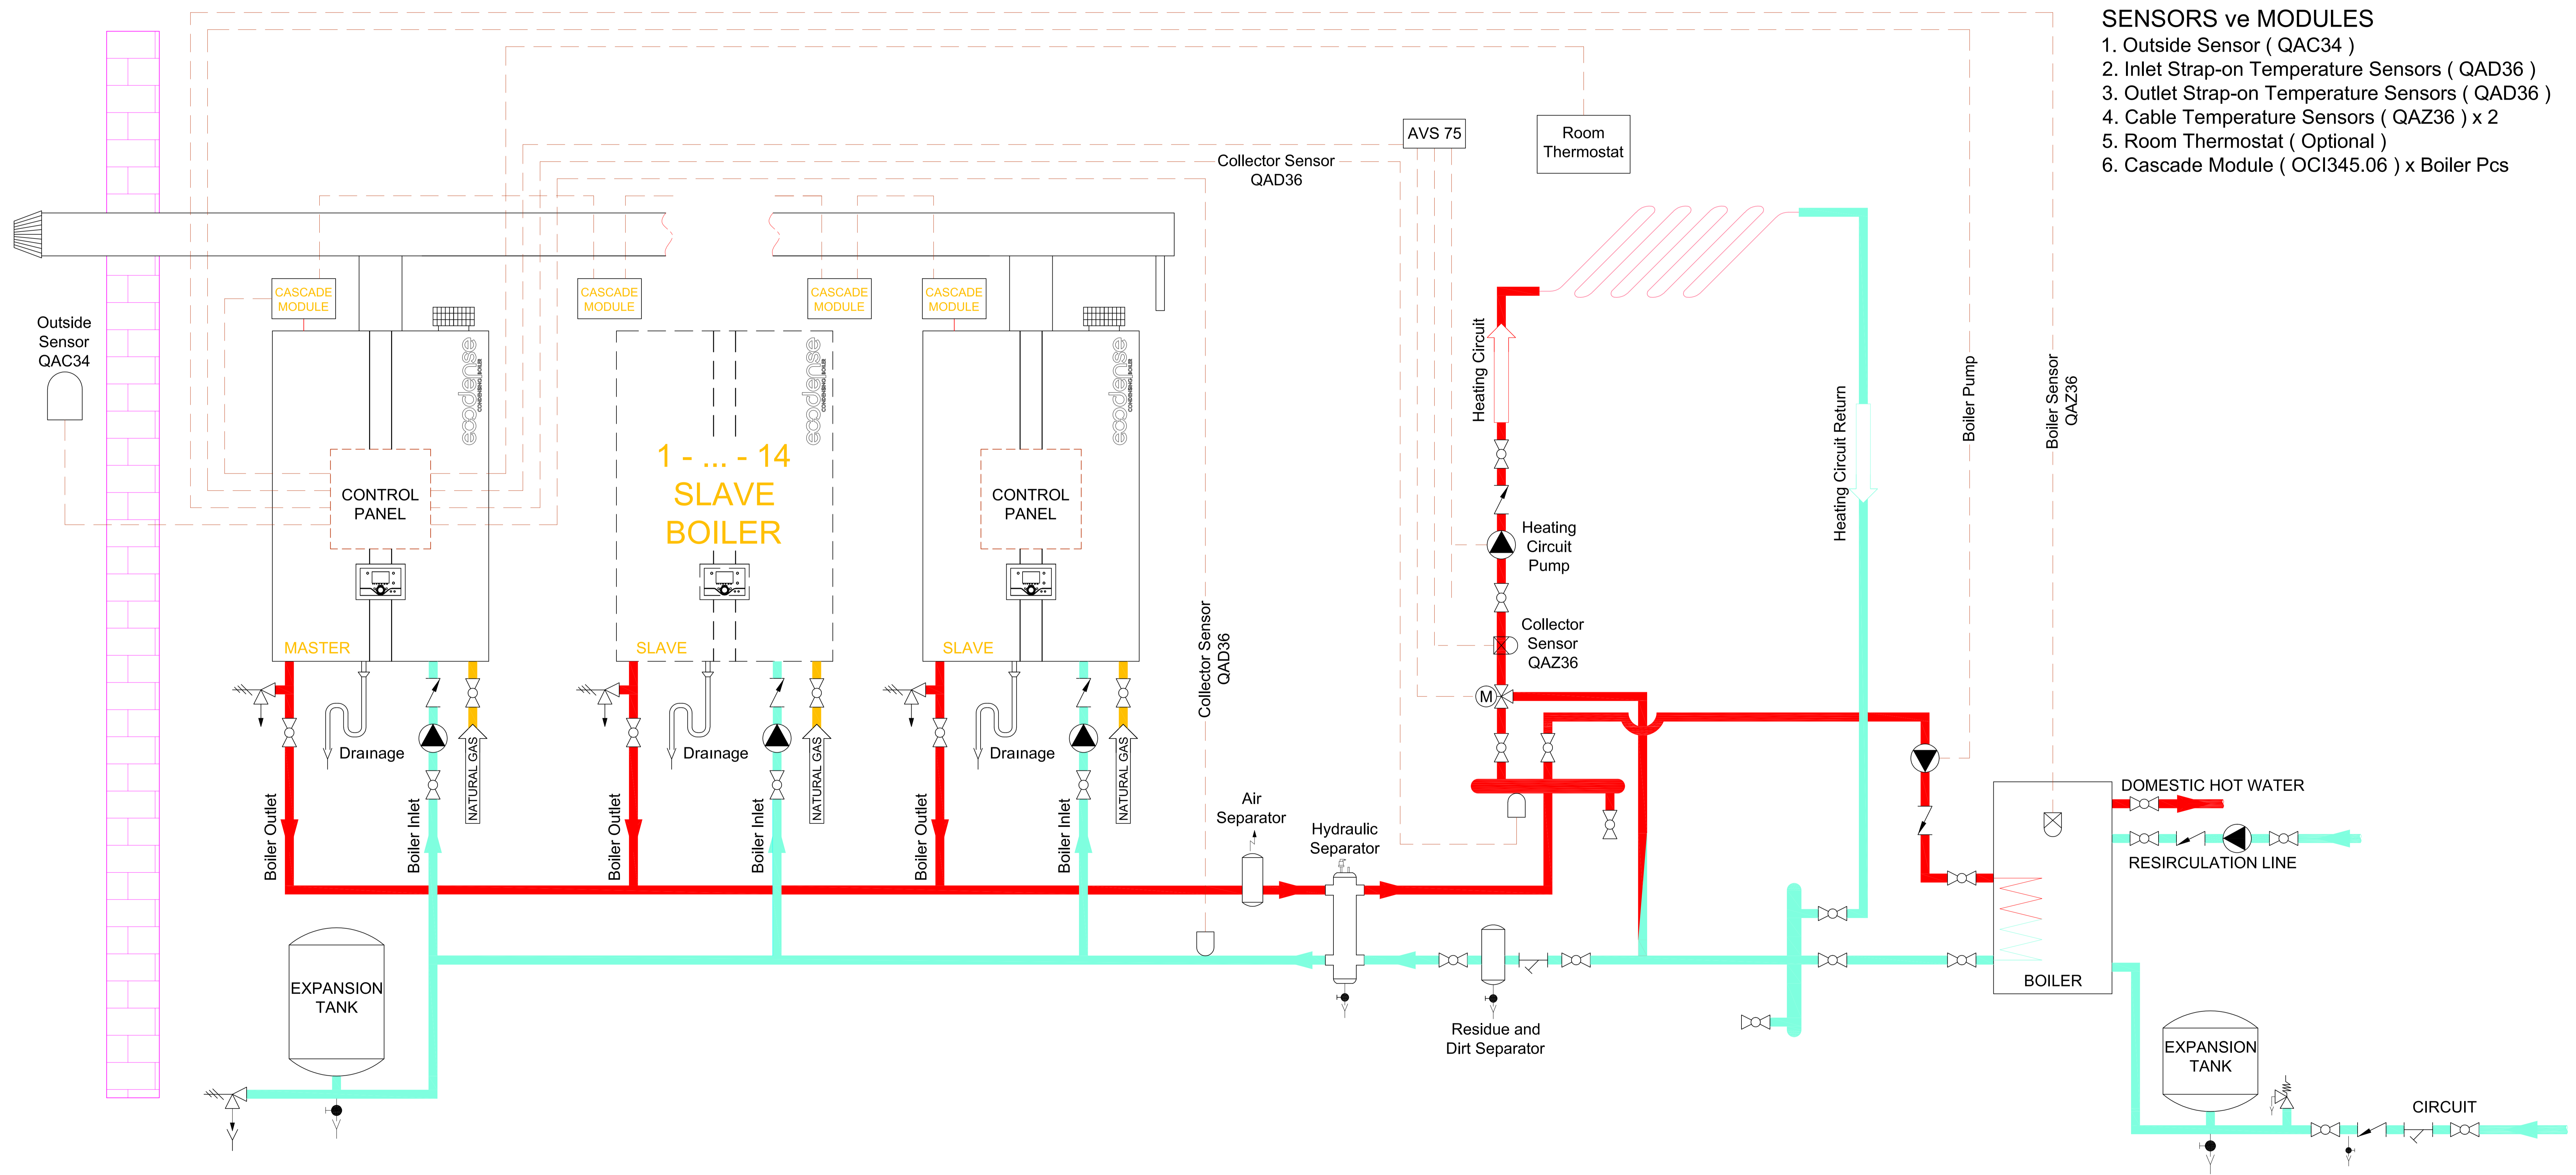

ECODENSE CASCADE
FLOOR HEATING + BOILER
HYDRAULIC P&ID

SENSORS ve MODULES

1. Outside Sensor (QAC34)
2. Inlet Strap-on Temperature Sensors (QAD36)
3. Outlet Strap-on Temperature Sensors (QAD36)
4. Cable Temperature Sensors (QAZ36) x 2
5. Room Thermostat (Optional)
6. Cascade Module (OCI345.06) x Boiler Pcs