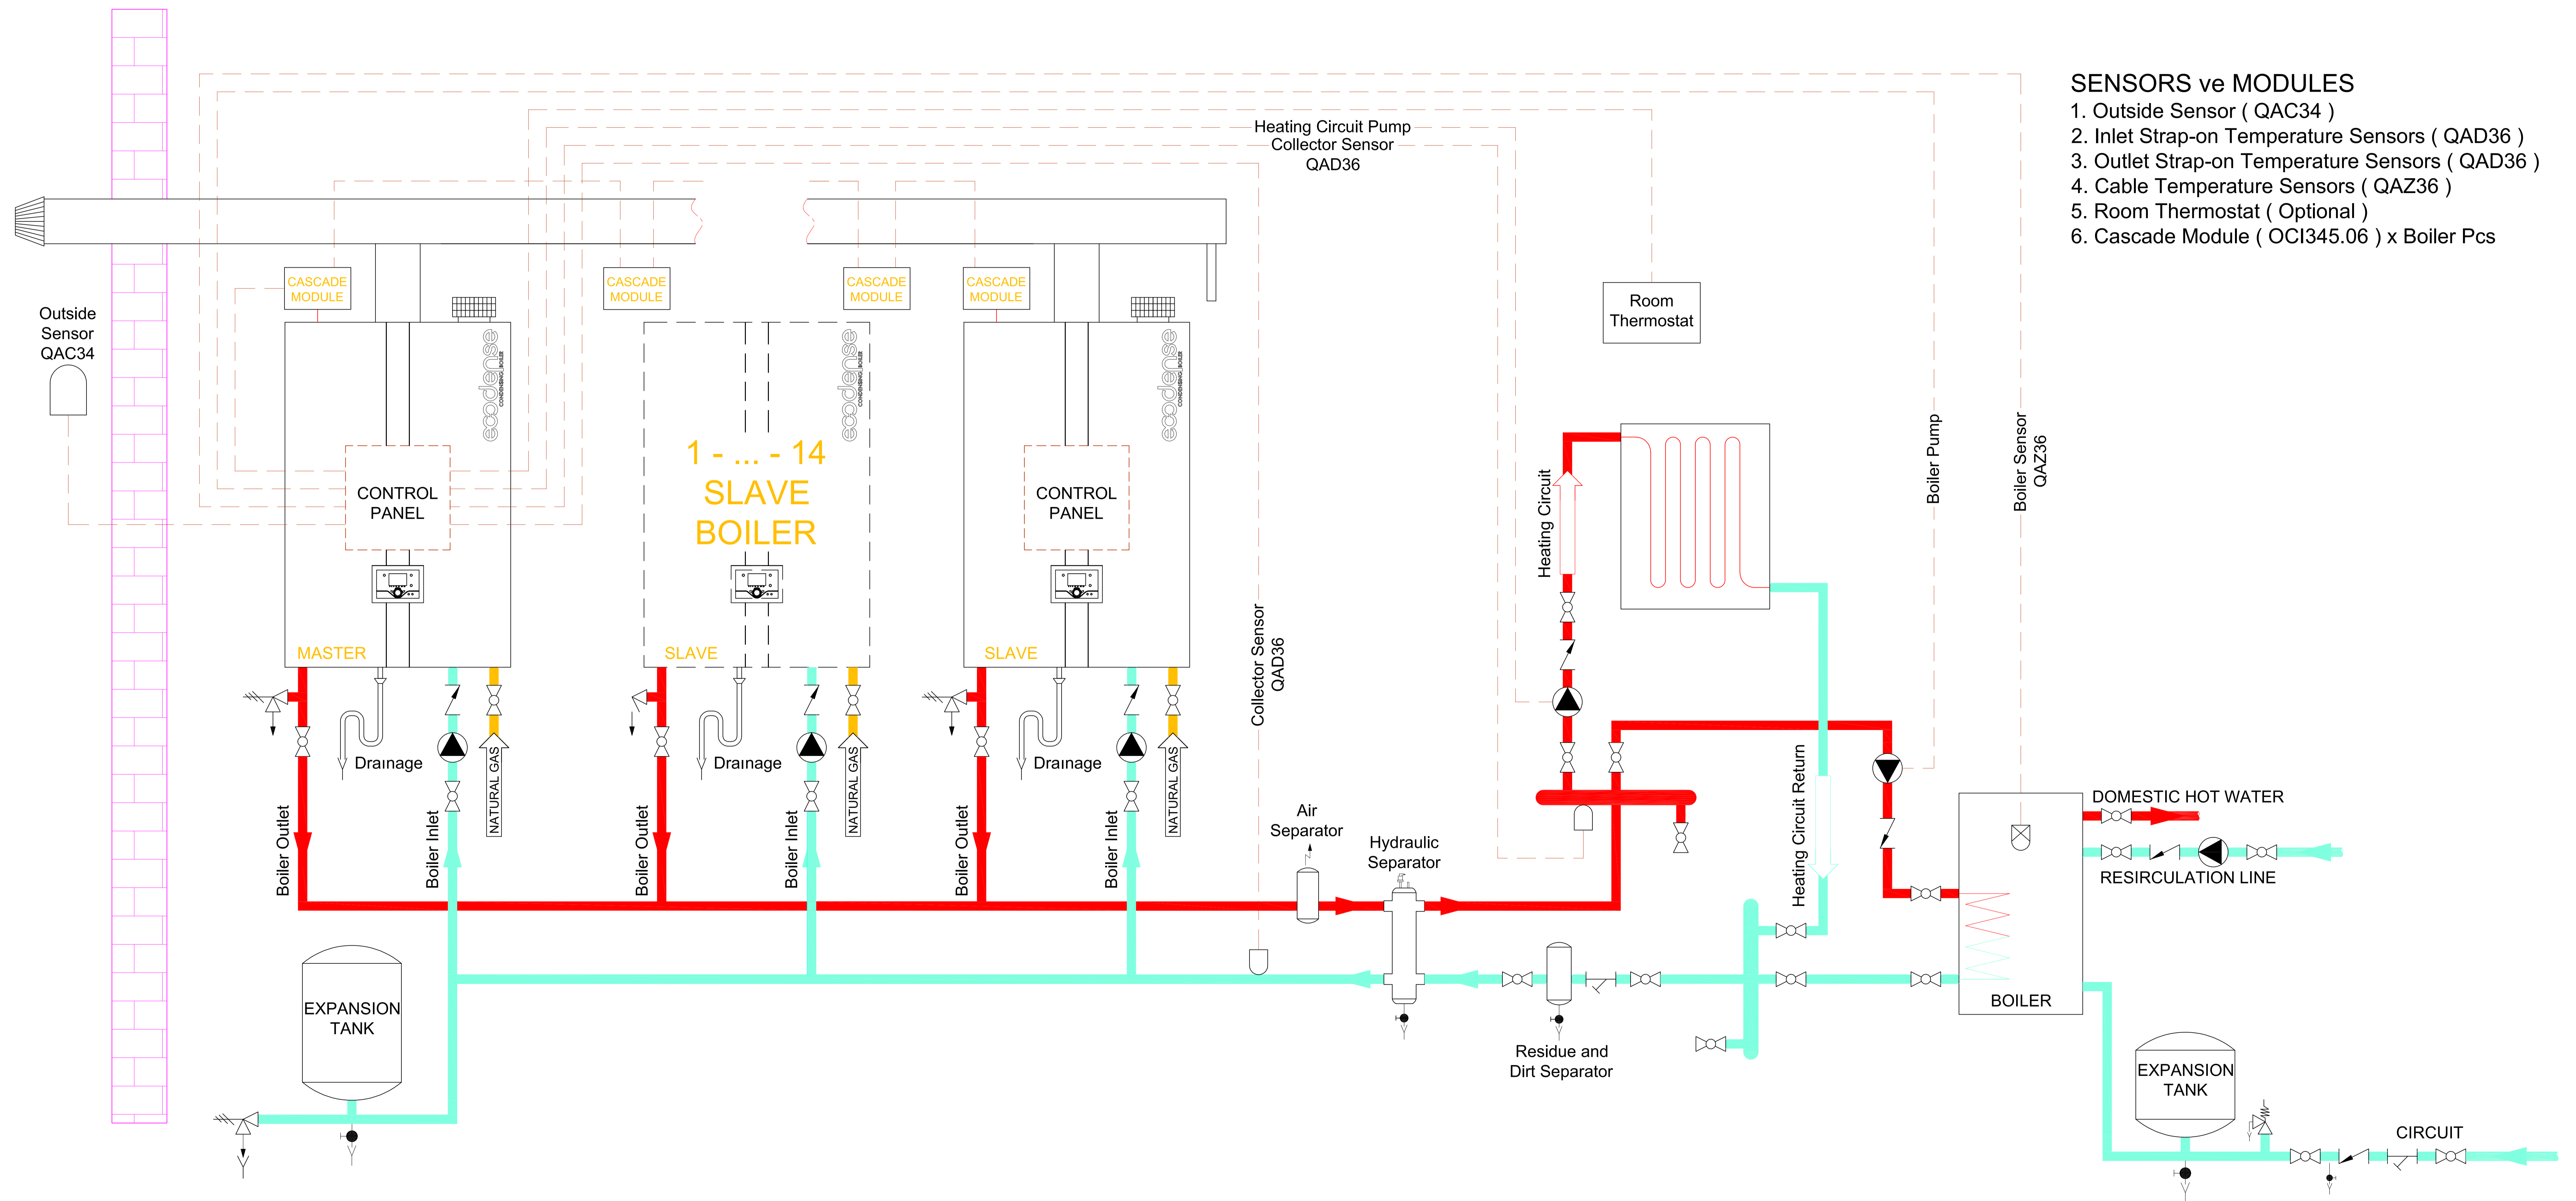

ECODENSE CASCADE
RADIATOR + BOILER
HYDRAULIC P&ID

SENSORS ve MODULES

1. Outside Sensor (QAC34)
2. Inlet Strap-on Temperature Sensors (QAD36)
3. Outlet Strap-on Temperature Sensors (QAD36)
4. Cable Temperature Sensors (QAZ36)
5. Room Thermostat (Optional)
6. Cascade Module (OC1345.06) x Boiler Pcs